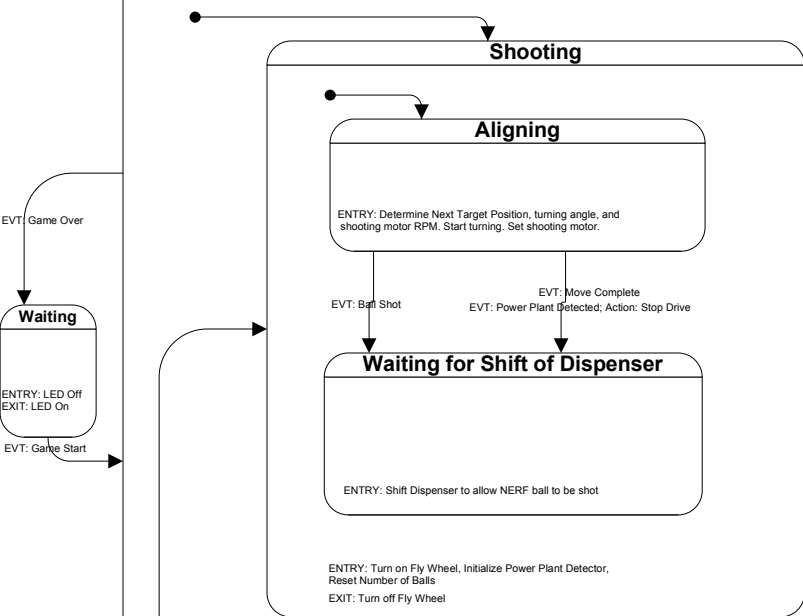

Master Machine

Gameplay

FAC