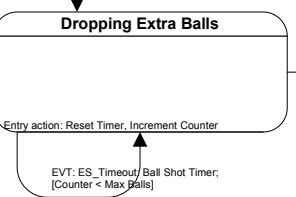

Master Machine

Gameplay

FAC