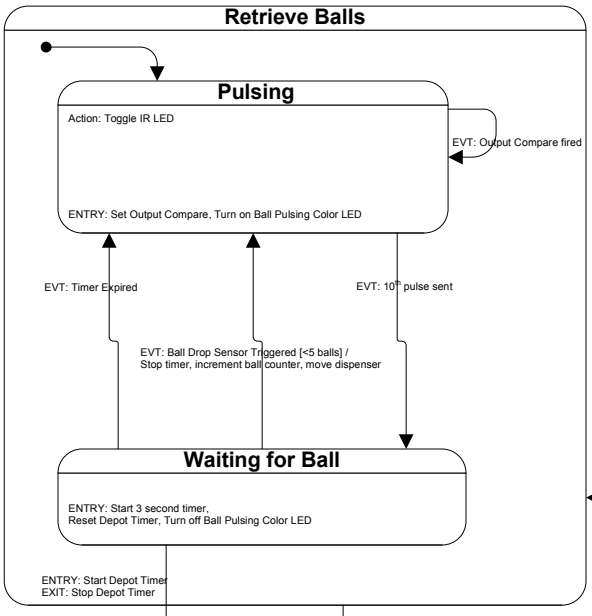

Master Machine

Gameplay

FAC