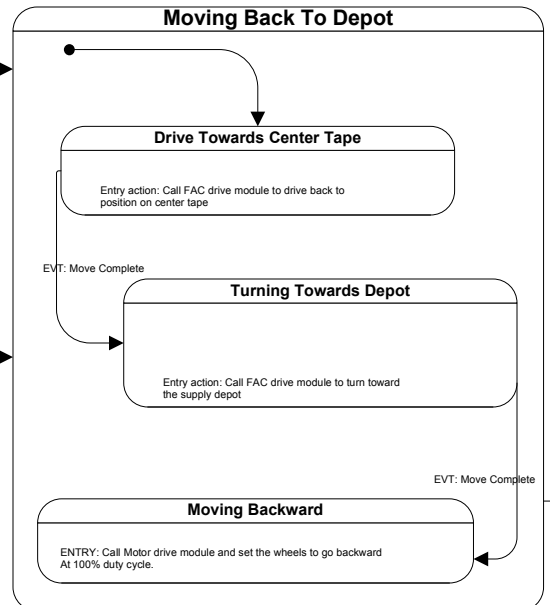

Master Machine

Gameplay

FAC